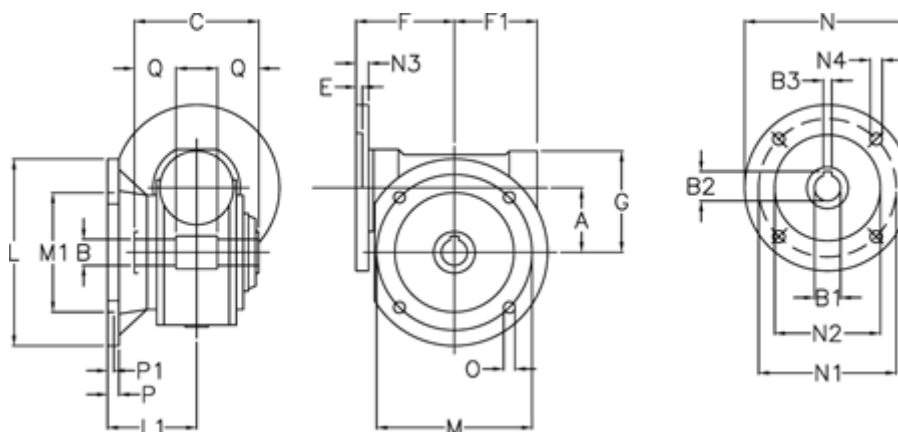

Data Sheet

Article number: 3902185060545

Description: Worm gear
VF 185-FC1-60-112B5, without lubrication

Measures

A = 185.4	F1 = 205	N2 = 180
B = 60 H7	G = 267	N3 = 16
B1 E7 = 28	L = 400	N4 = 13
B2 = 31.3	L1 = 155.5	O = 22
B3 H9 = 8	M = 350	P = 22
C = 190	M1 = 280	P1 = 13
E = 4	N = 250	Q = 65
F = 217	N1 = 215	